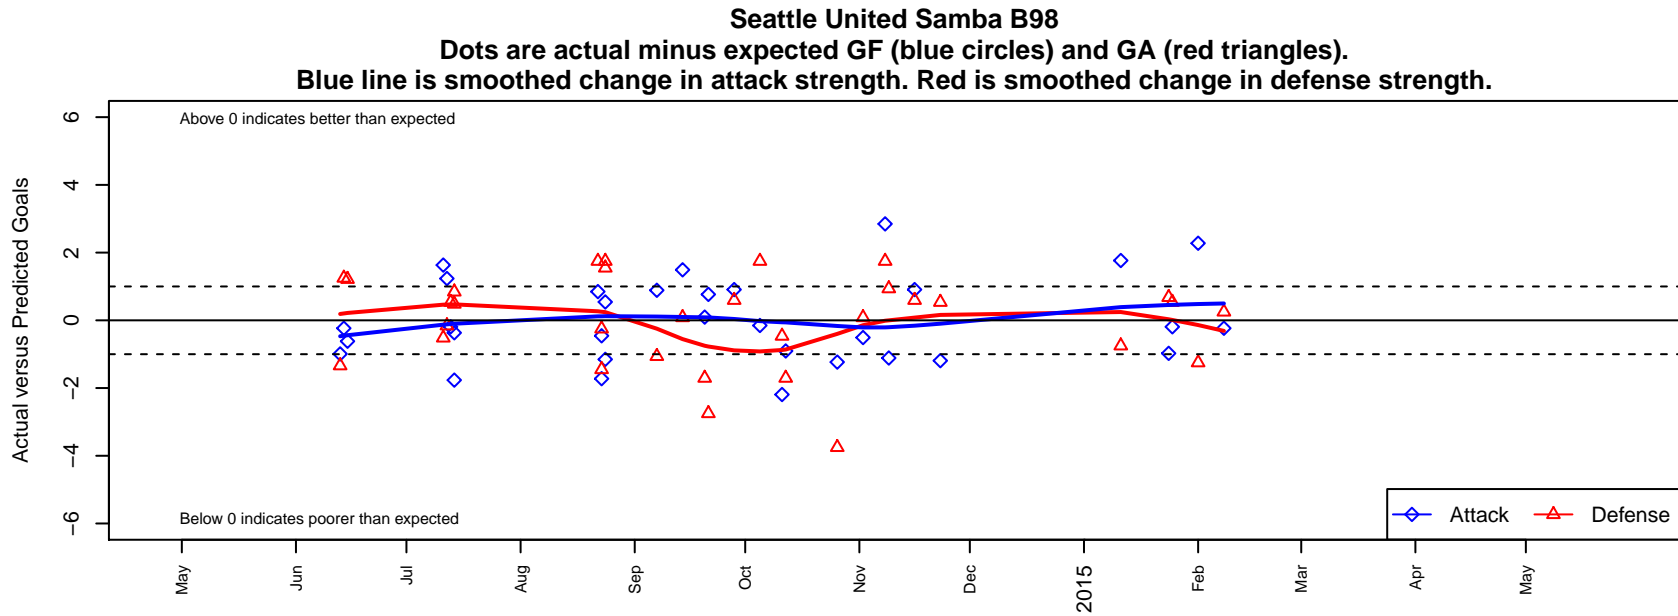

**attack and defense variance (black dot)
relative to other teams
and top 10 in region**

**attack and defense rating
relative to others at age
and all opponents in last 13 months**

Seattle United Samba B98

Seattle United
Seattle, WA
B98 total strength=1590
attack=18.7 defense=12.74
fall league = RCL B98 Div 3

alt names used:
SEATTLE UNITED B98 SAMBA (WA)
72 Seattle United B98 Samba
Seattle United B98 Samba C
Seattle United Samba [B98]
Seattle United B98 Samba C

Venues played:
2014 Starfire Spring Classic BU16
2014 Nike Crossfire Challenge Bronze U16
2014 Puma Pacific Coast Challenge COPA U16
2014 RCL B98 Div 3
2014 WYS Presidents Cup B98 Div 1